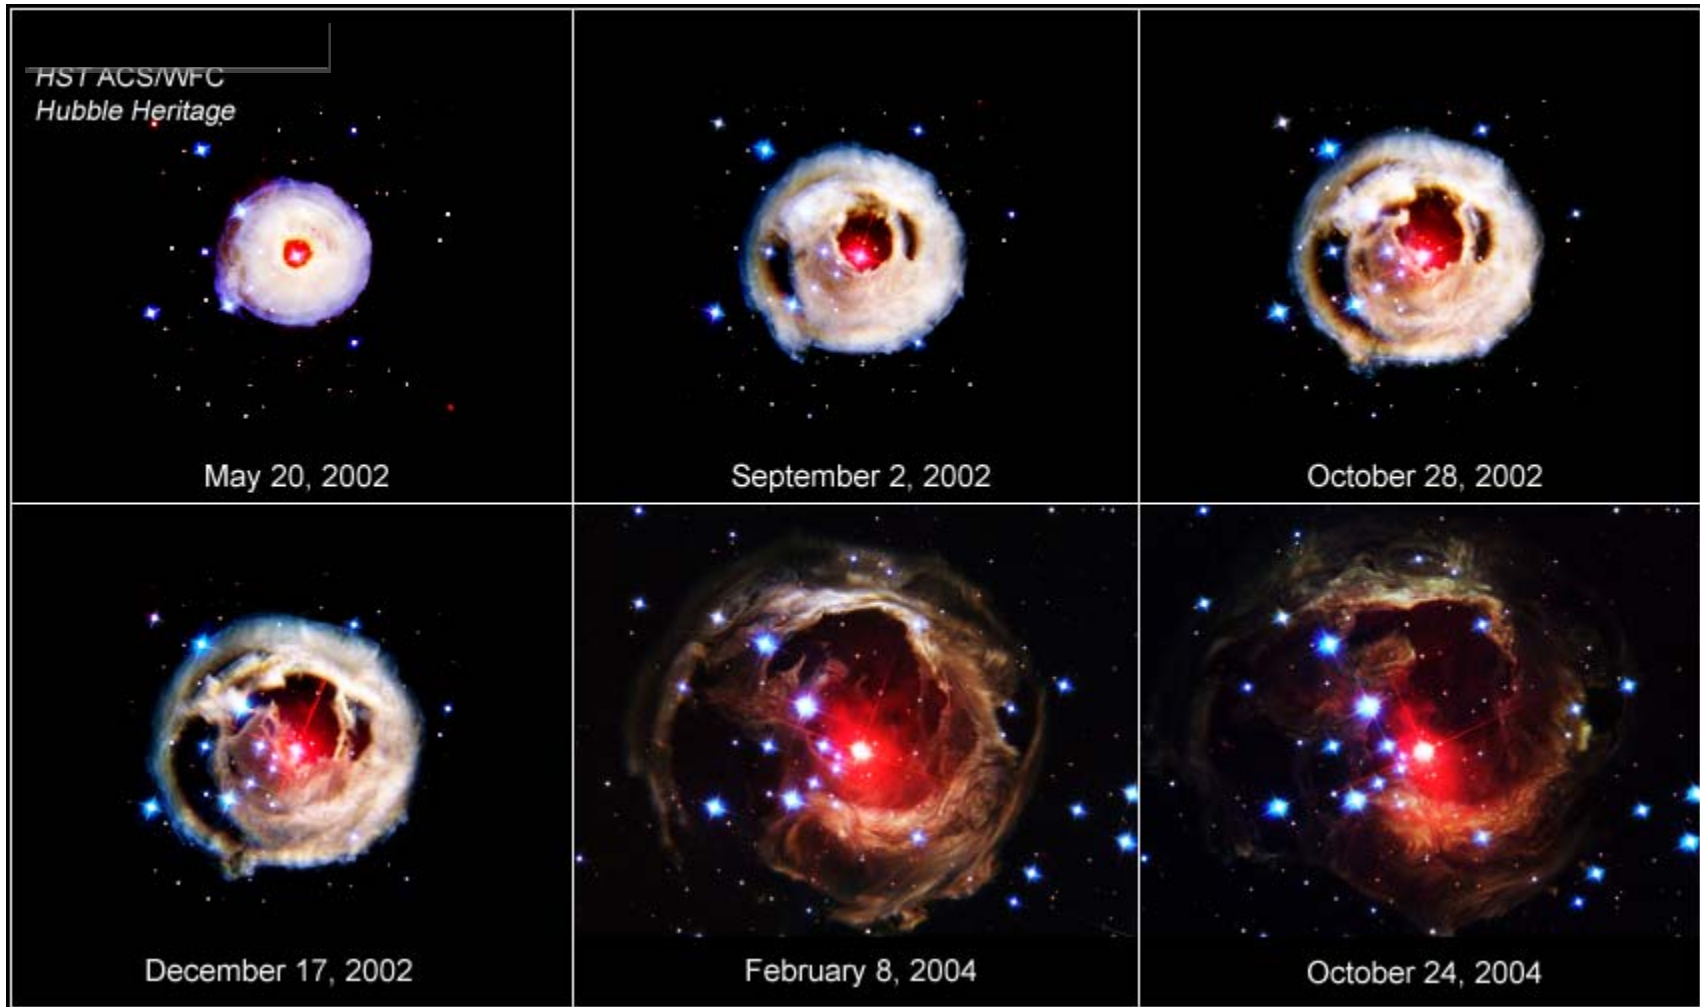

Supplemental Packet of Figures for VASO Regional Astronomy Test 2013

Figure 3: credit NASA, ESA

Do NOT mark this packet. Marking this packet may result in a disqualification.

Supplemental Packet of Figures for VASO Regional Astronomy Test 2013